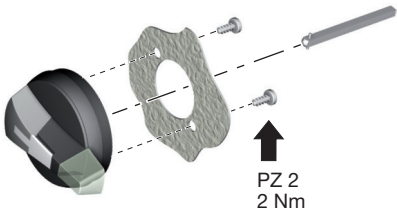

HZC010/HZC011/HZC012/
HZC013/HZC014/HZC015/
HZC016

EN
ZH

Handle
手柄

6H5121e

Edition 02/18 - IS 535621-E / RECTO-VERSO / S blanc offset quadri 80g/m²

HAZARDOUS VOLTAGE

This equipment must be installed and serviced only by qualified electrical personnel. Turn off all power supplying this equipment before working on or inside equipment. Always use a properly rated voltage sensing device to confirm power is off. Replace all devices, doors, and covers before turning on power to this equipment. Failure to follow these instructions will result in death or serious injury.

危险电压

此类装置必须由专业人员进行安装和维护。在电气装置上或内部进行操作前必须关掉所有外部供电电源。使用合适的额定电压测量装置来确认电源已经断开关闭。在电气装置关电前必须重新放好所有的部件、柜门和开关盖。不遵守以上预警将导致严重伤害或死亡。

Only for IP55
仅用于 IP55

Only for IP65
仅用于 IP65

Only for IP55
仅用于 IP55

1,5 Nm

Used for IP65
用于 IP65