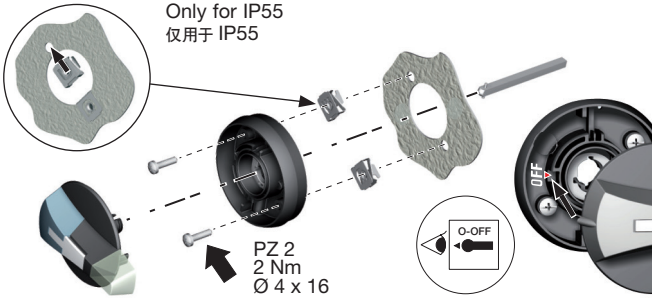

HZC010/HZC011/HZC012/
HZC013/HZC014/HZC015/
HZC016

EN
ZH

Handle
手柄

6H5121e

Edition 02/18 - IS 535621-E / RECTO-VERSO / S blanc offset quadri 80g/m²

HAZARDOUS VOLTAGE

This equipment must be installed and serviced only by qualified electrical personnel. Turn off all power supplying this equipment before working on or inside equipment. Always use a properly rated voltage sensing device to confirm power is off. Replace all devices, doors, and covers before turning on power to this equipment. Failure to follow these instructions will result in death or serious injury.

危险电压

此类装置必须由专业人员进行安装和维护。在电气装置上或内部进行操作前必须关掉所有外部供电电源。使用合适的额定电压测量装置来确认电源已经断开关闭。在电气装置关电前必须重新放好所有的部件、柜门和开关盖。不遵守以上预警将导致严重伤害或死亡。

Only for IP55
仅用于 IP55

Only for IP65
仅用于 IP65

Only for IP55
仅用于 IP55

1,5 Nm

Used for IP65
用于 IP65