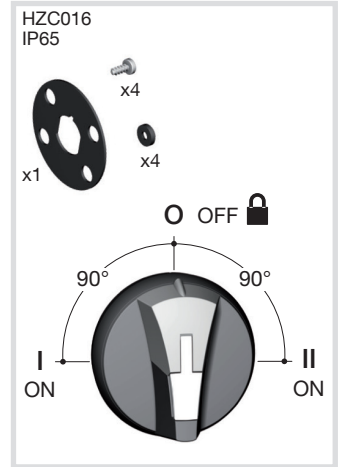

HZC010/HZC011/HZC012/
HZC013/HZC014/HZC015/
HZC016

EN
ZH

Handle
手柄

6H5121e

Edition 02/18 - IS 535621-E / RECTO-VERSO / S blanc offset quadri 80g/m²

HAZARDOUS VOLTAGE

This equipment must be installed and serviced only by qualified electrical personnel. Turn off all power supplying this equipment before working on or inside equipment. Always use a properly rated voltage sensing device to confirm power is off. Replace all devices, doors, and covers before turning on power to this equipment. Failure to follow these instructions will result in death or serious injury.

危险电压

此类装置必须由专业人员进行安装和维护。在电气装置上或内部进行操作前必须关掉所有外部供电电源。使用合适的额定电压测量装置来确认电源已经断开关闭。在电气装置关电前必须重新放好所有的部件、柜门和开关盖。不遵守以上预警将导致严重伤害或死亡。

Only for IP55
仅用于 IP55

Only for IP65
仅用于 IP65

Only for IP55
仅用于 IP55

1,5 Nm

Used for IP65
用于 IP65