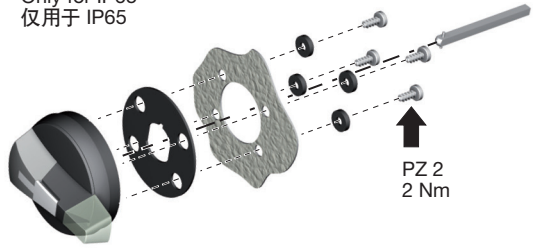

HZC010/HZC011/HZC012/
HZC013/HZC014/HZC015/
HZC016

EN
ZH

Handle
手柄

6H5121e

Edition 02/18 - IS 535621-E / RECTO-VERSO / S blanc offset quadri 80g/m²

HAZARDOUS VOLTAGE

This equipment must be installed and serviced only by qualified electrical personnel. Turn off all power supplying this equipment before working on or inside equipment. Always use a properly rated voltage sensing device to confirm power is off. Replace all devices, doors, and covers before turning on power to this equipment. Failure to follow these instructions will result in death or serious injury.

危险电压

此类装置必须由专业人员进行安装和维护。在电气装置上或内部进行操作前必须关掉所有外部供电电源。使用合适的额定电压测量装置来确认电源已经断开关闭。在电气装置关电前必须重新放好所有的部件、柜门和开关盖。不遵守以上预警将导致严重伤害或死亡。

Only for IP55
仅用于 IP55

Only for IP65
仅用于 IP65

Only for IP55
仅用于 IP55

1,5 Nm

Used for IP65
用于 IP65