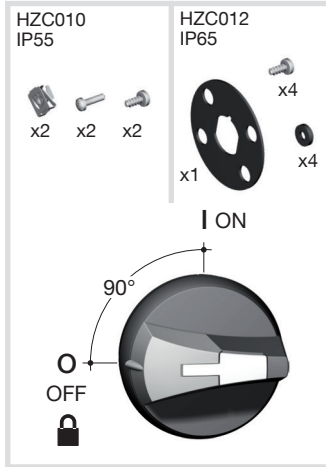

HZC010/HZC011/HZC012/
HZC013/HZC014/HZC015/
HZC016

EN
ZH

Handle
手柄

6H5121e

Edition 02/18 - IS 535621-E / RECTO-VERSO / S blanc offset quadri 80g/m²

HAZARDOUS VOLTAGE

This equipment must be installed and serviced only by qualified electrical personnel. Turn off all power supplying this equipment before working on or inside equipment. Always use a properly rated voltage sensing device to confirm power is off. Replace all devices, doors, and covers before turning on power to this equipment. Failure to follow these instructions will result in death or serious injury.

危险电压

此类装置必须由专业人员进行安装和维护。在电气装置上或内部进行操作前必须关掉所有外部供电电源。使用合适的额定电压测量装置来确认电源已经断开关闭。在电气装置关电前必须重新放好所有的部件、柜门和开关盖。不遵守以上预警将导致严重伤害或死亡。

Only for IP55
仅用于 IP55

Only for IP65
仅用于 IP65

Only for IP55
仅用于 IP55

1,5 Nm

Used for IP65
用于 IP65