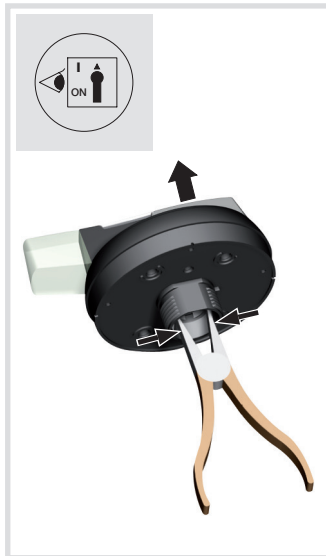

HZC010/HZC011/HZC012/
HZC013/HZC014/HZC015/
HZC016

EN
ZH

Handle
手柄

6H5121e

Edition 02/18 - IS 535621-E / RECTO-VERSO / S blanc offset quadri 80g/m²

HAZARDOUS VOLTAGE

This equipment must be installed and serviced only by qualified electrical personnel. Turn off all power supplying this equipment before working on or inside equipment. Always use a properly rated voltage sensing device to confirm power is off. Replace all devices, doors, and covers before turning on power to this equipment. Failure to follow these instructions will result in death or serious injury.

危险电压

此类装置必须由专业人员进行安装和维护。在电气装置上或内部进行操作前必须关掉所有外部供电电源。使用合适的额定电压测量装置来确认电源已经断开关闭。在电气装置关电前必须重新放好所有的部件、柜门和开关盖。不遵守以上预警将导致严重伤害或死亡。

Only for IP55
仅用于 IP55

Only for IP65
仅用于 IP65

Only for IP55
仅用于 IP55

1,5 Nm

Used for IP65
用于 IP65