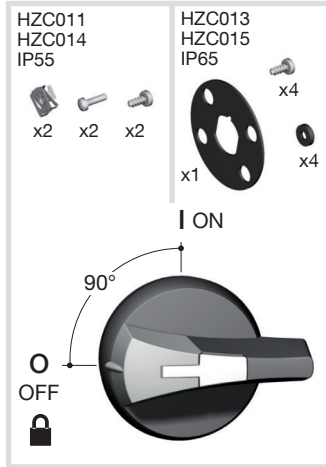

HZC010/HZC011/HZC012/
HZC013/HZC014/HZC015/
HZC016

EN
ZH

Handle
手柄

6H5121e

Edition 02/18 - IS 535621-E / RECTO-VERSO / S blanc offset quadri 80g/m²

HAZARDOUS VOLTAGE

This equipment must be installed and serviced only by qualified electrical personnel. Turn off all power supplying this equipment before working on or inside equipment. Always use a properly rated voltage sensing device to confirm power is off. Replace all devices, doors, and covers before turning on power to this equipment. Failure to follow these instructions will result in death or serious injury.

危险电压

此类装置必须由专业人员进行安装和维护。在电气装置上或内部进行操作前必须关掉所有外部供电电源。使用合适的额定电压测量装置来确认电源已经断开关闭。在电气装置关电前必须重新放好所有的部件、柜门和开关盖。不遵守以上预警将导致严重伤害或死亡。

Only for IP55
仅用于 IP55

Only for IP65
仅用于 IP65

Only for IP55
仅用于 IP55

1,5 Nm

Used for IP65
用于 IP65