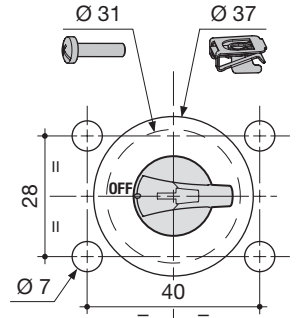

HZC010/HZC011/HZC012/
HZC013/HZC014/HZC015/
HZC016

EN
ZH

Handle
手柄

6H5121e

Edition 02/18 - IS 535621-E / RECTO-VERSO / S blanc offset quadri 80g/m²

HAZARDOUS VOLTAGE

This equipment must be installed and serviced only by qualified electrical personnel. Turn off all power supplying this equipment before working on or inside equipment. Always use a properly rated voltage sensing device to confirm power is off. Replace all devices, doors, and covers before turning on power to this equipment. Failure to follow these instructions will result in death or serious injury.

危险电压

此类装置必须由专业人员进行安装和维护。在电气装置上或内部进行操作前必须关掉所有外部供电电源。使用合适的额定电压测量装置来确认电源已经断开关闭。在电气装置关电前必须重新放好所有的部件、柜门和开关盖。不遵守以上预警将导致严重伤害或死亡。

Only for IP55
仅用于 IP55

Only for IP65
仅用于 IP65

Only for IP55
仅用于 IP55

1,5 Nm

Used for IP65
用于 IP65